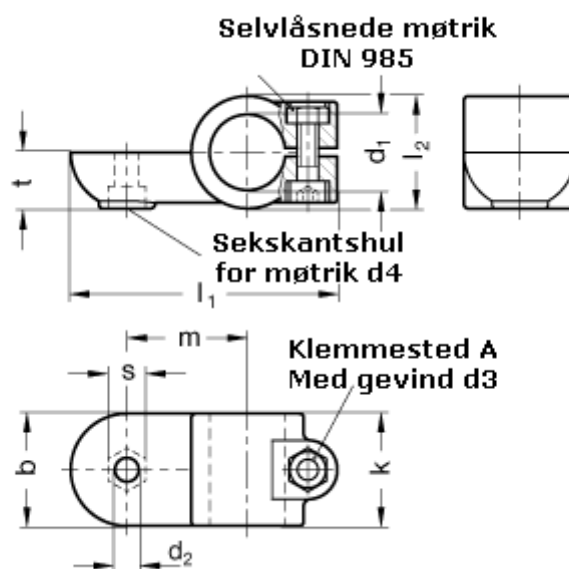

Article number: 20278B48AV2BL

Description: E+G Swivel clamp connector  
GN278-B48-AV-2-BL

## Measures

$b = 65$	$m = 70$
$d_1 = B48$	$s = 17.0$
$d_2 = 10.5$	$t = 32.5$
$d_3 = M10$	
$d_4 = M10$	
$k = 65$	
$l_1 = 148$	
$l_2 = 65$	